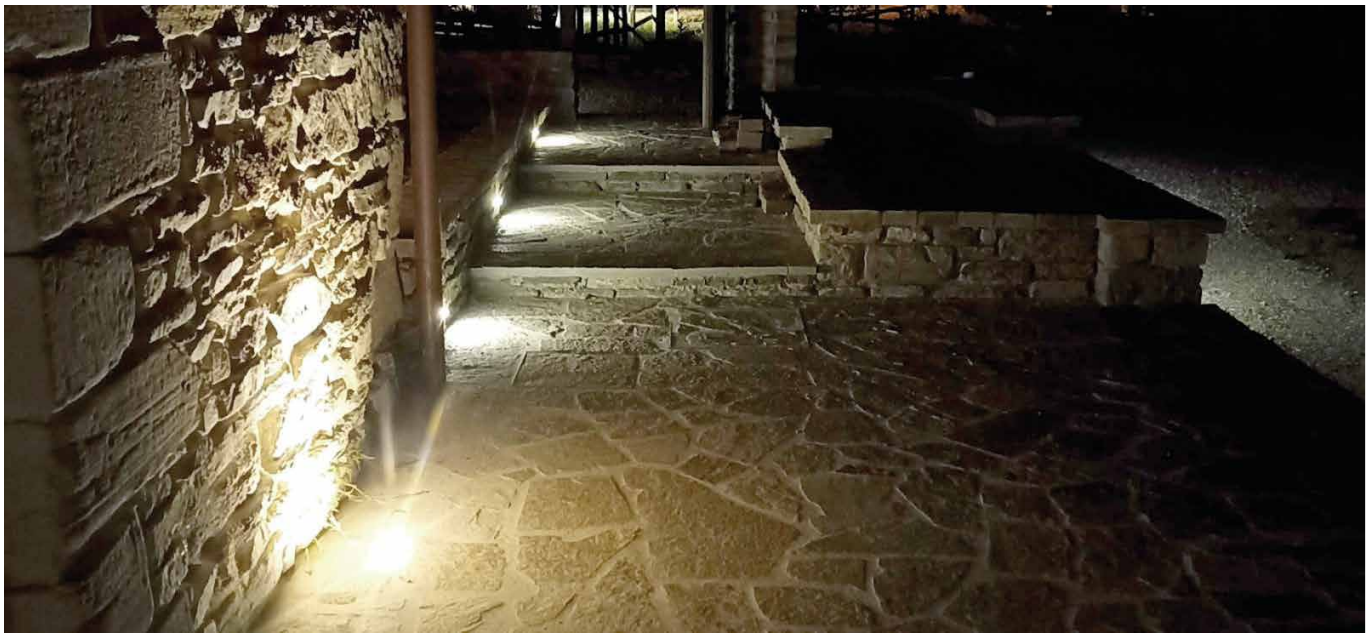

DEHO 4

L404.

Flush-fitted in polished 304 stainless steel for accent, decoration, courtesy or step marker lighting. Anti-glare radial diffuser, can be installed indoors and outdoors. Mounting with formwork for brickwork.

Power LED CRI>80

Power: 1W@350mA - 2W@500mA

Lumen: 135Lm@350mA - 216Lm@500mA

350mA - 500mA constant current power supply

Series connection, 50 cm cable

Constant voltage power supplies p. 232 - 233

Installation accessories page 271