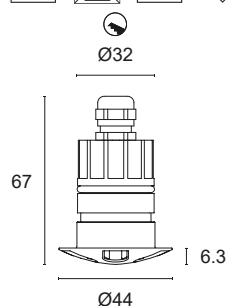

MADE IN ITALY